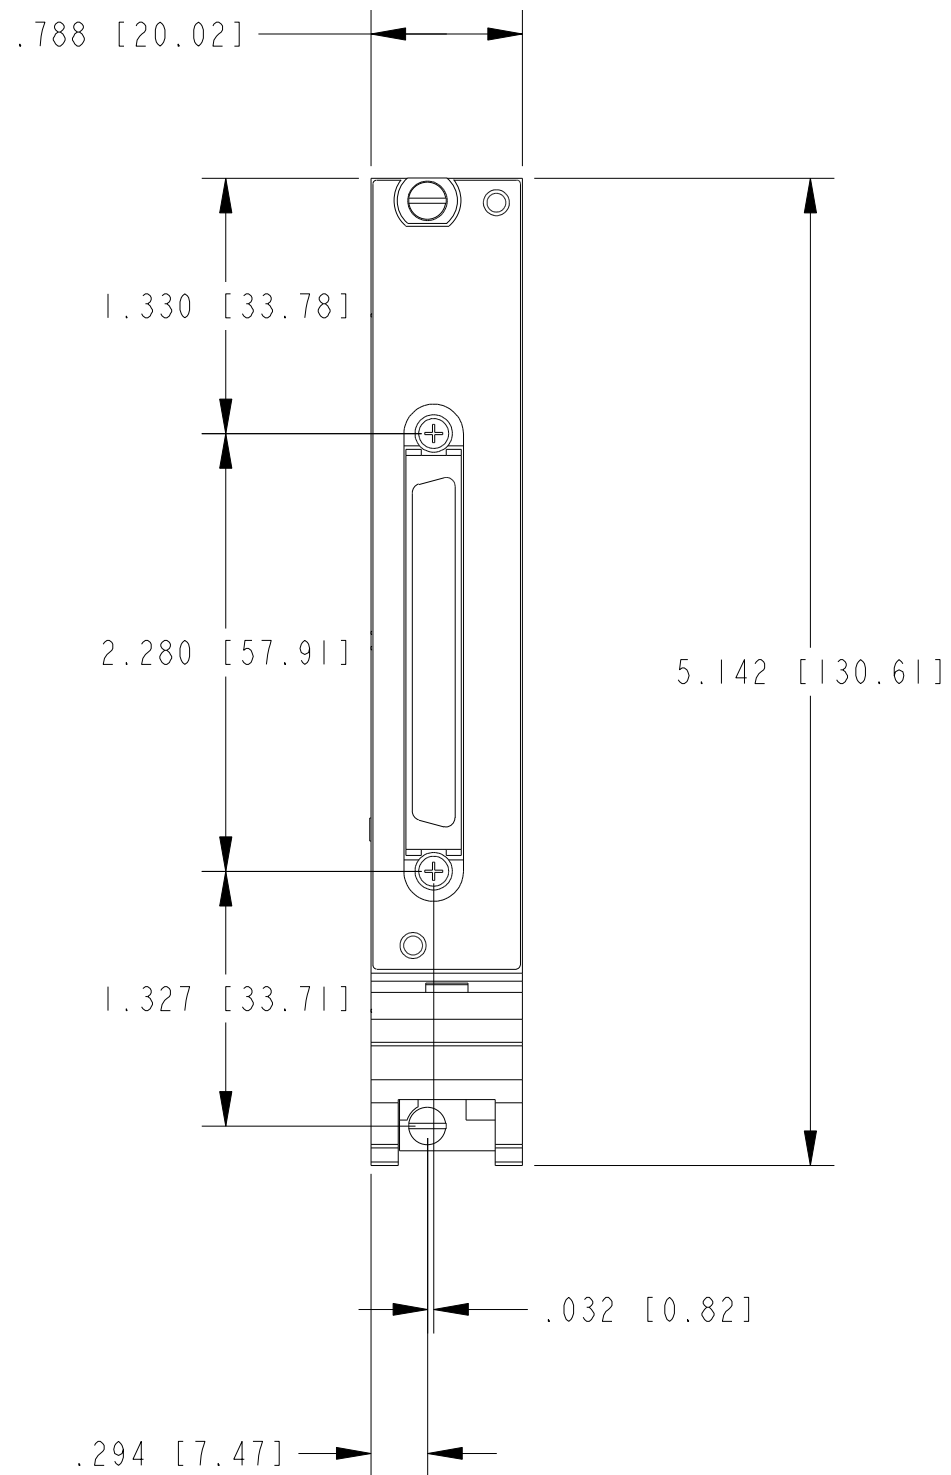

CUSTOMER DRAWING

UNLESS OTHERWISE SPECIFIED
DIMENSIONS ARE IN INCHES AND
[MILLIMETERS].

AUSTIN, TEXAS

DO NOT SCALE DRAWING
THIRD ANGLE PROJECTION

TITLE
PXI MODULE
68 POS SCSI

SIZE	CODE IDENT NO.	MM/DD/YYYY
B	7U296	09-12-2007

SCALE: 1/1 SHEET 1 OF 1