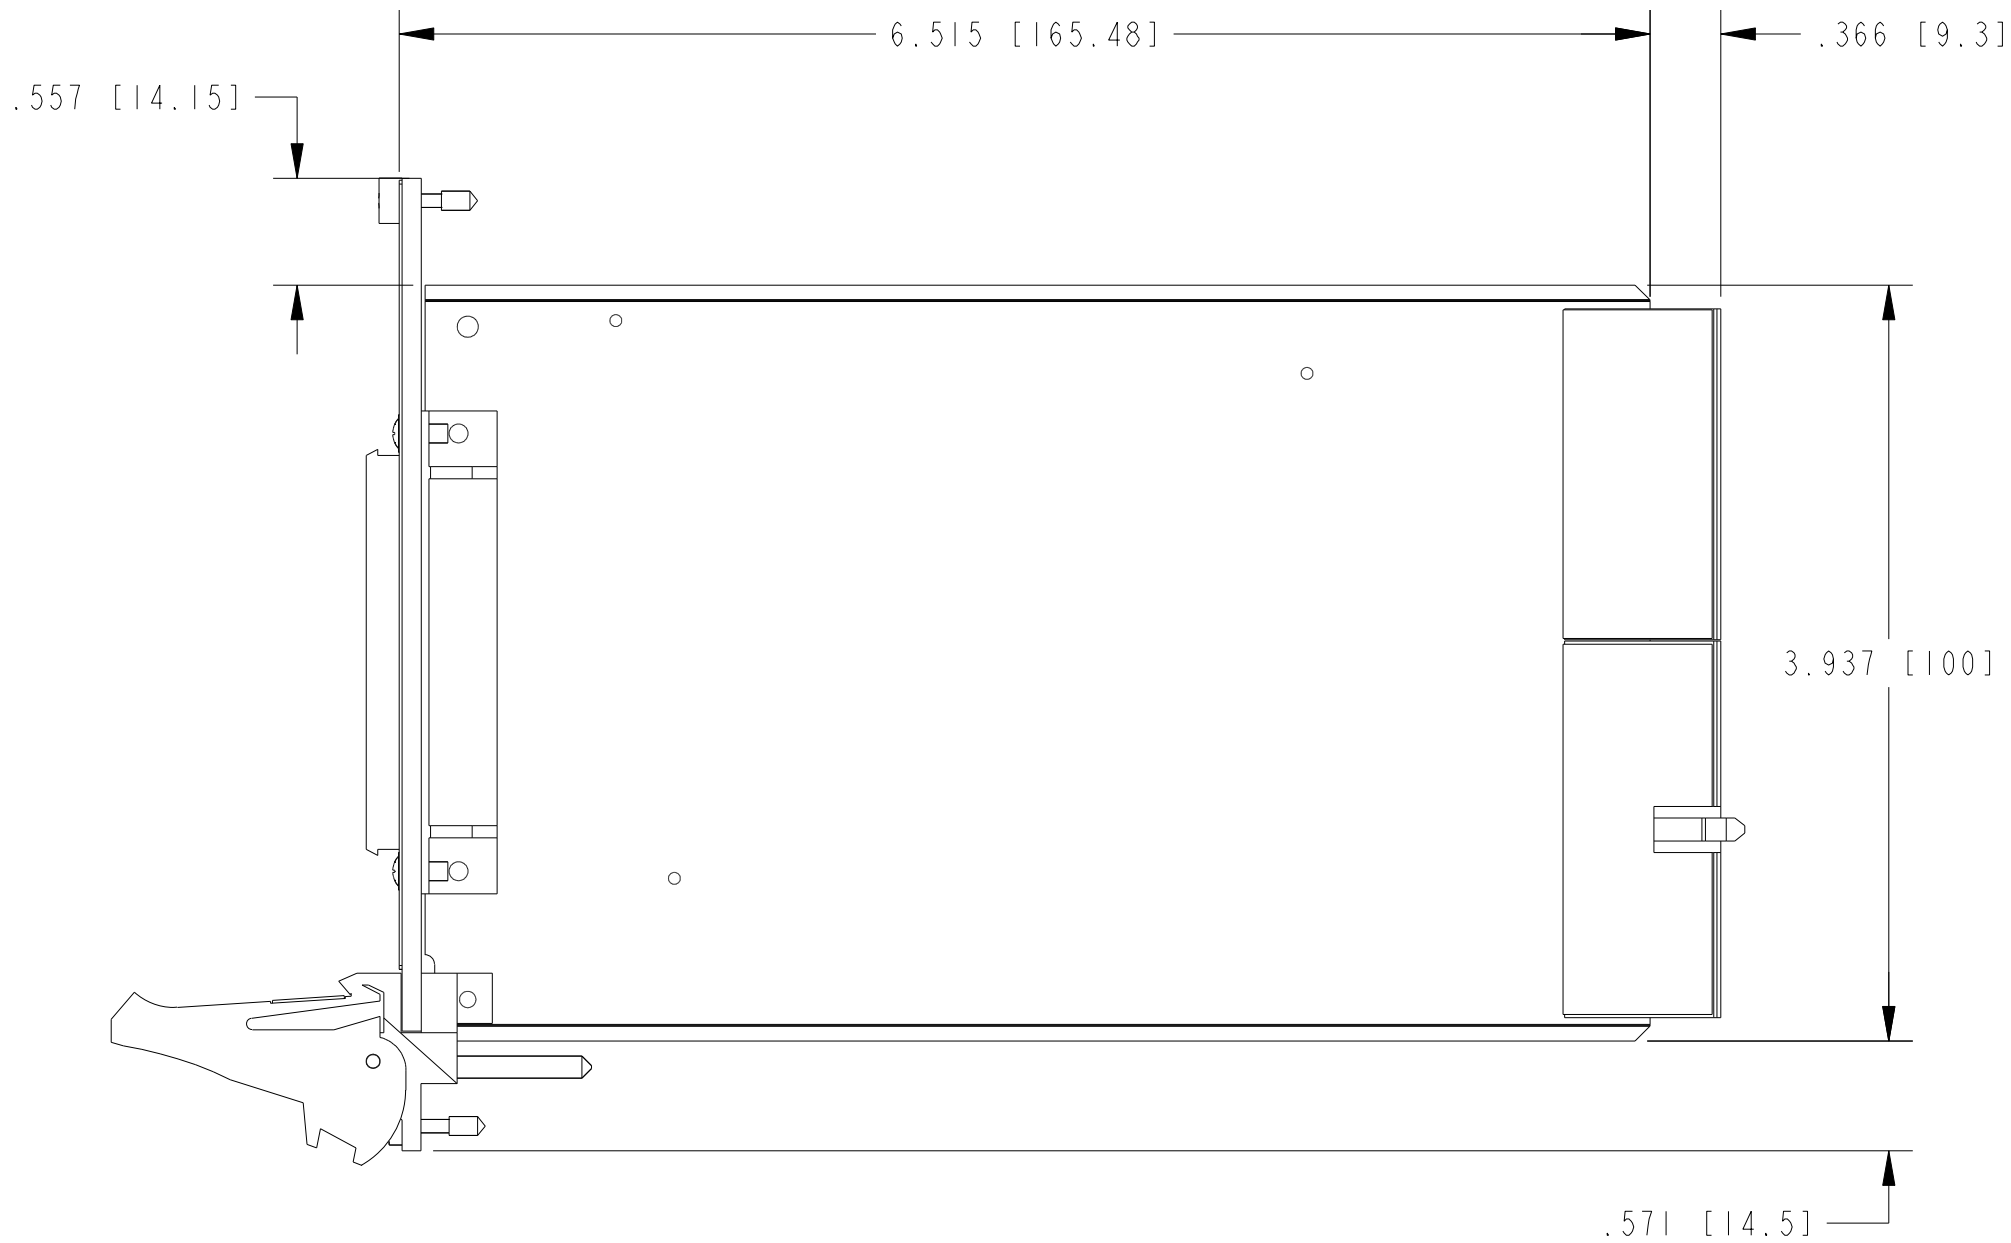

CUSTOMER DRAWING

UNLESS OTHERWISE SPECIFIED
DIMENSIONS ARE IN INCHES AND
[MILLIMETERS].

AUSTIN, TEXAS

DO NOT SCALE DRAWING
THIRD ANGLE PROJECTION

TITLE
PXI MODULE
68 POS SCSI

SIZE	CODE IDENT NO.	MM/DD/YYYY
B	7U296	09-12-2007

SCALE: 1/1 SHEET 1 OF 1